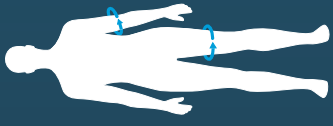

Delfi Reusable

PTS Tourniquet Cuffs for BFR

Recommended Limb Circumference Range